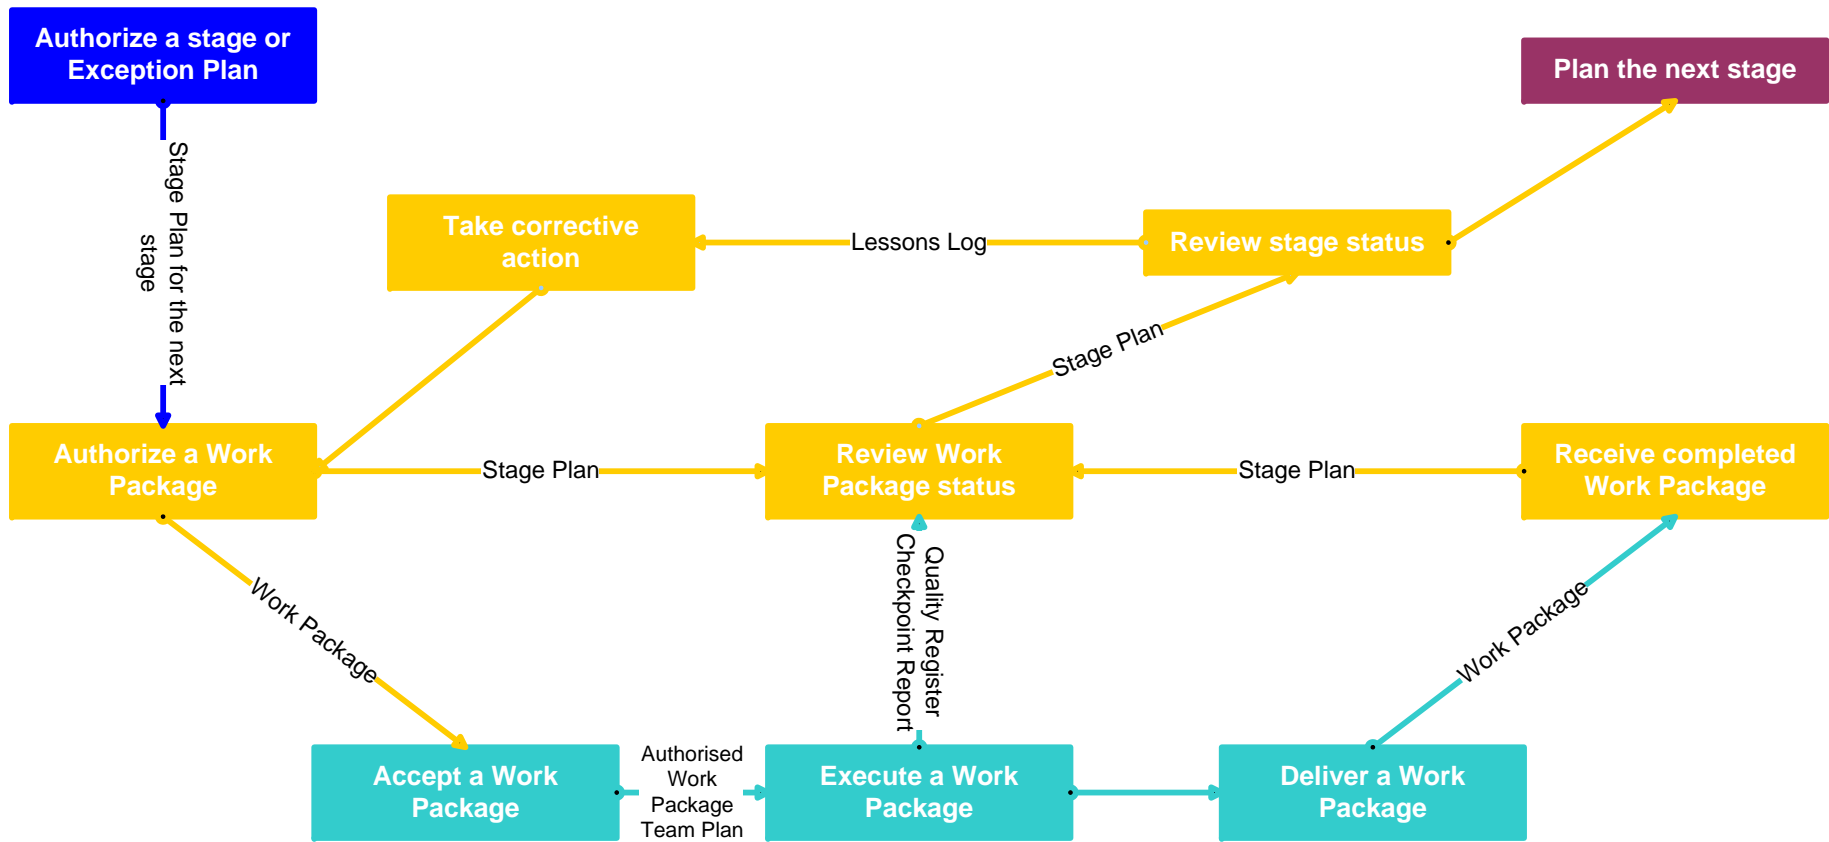

PRINCE2 Targeted Activities Models — Ensuring Work is Done

AFA are leaders in the field for Training and Consultancy in PRINCE2 Project Management, MSP Programme Management, M_o_R Risk Management, Change Management and Benefits Management, Please contact our training team for further information on 0845 643 9101