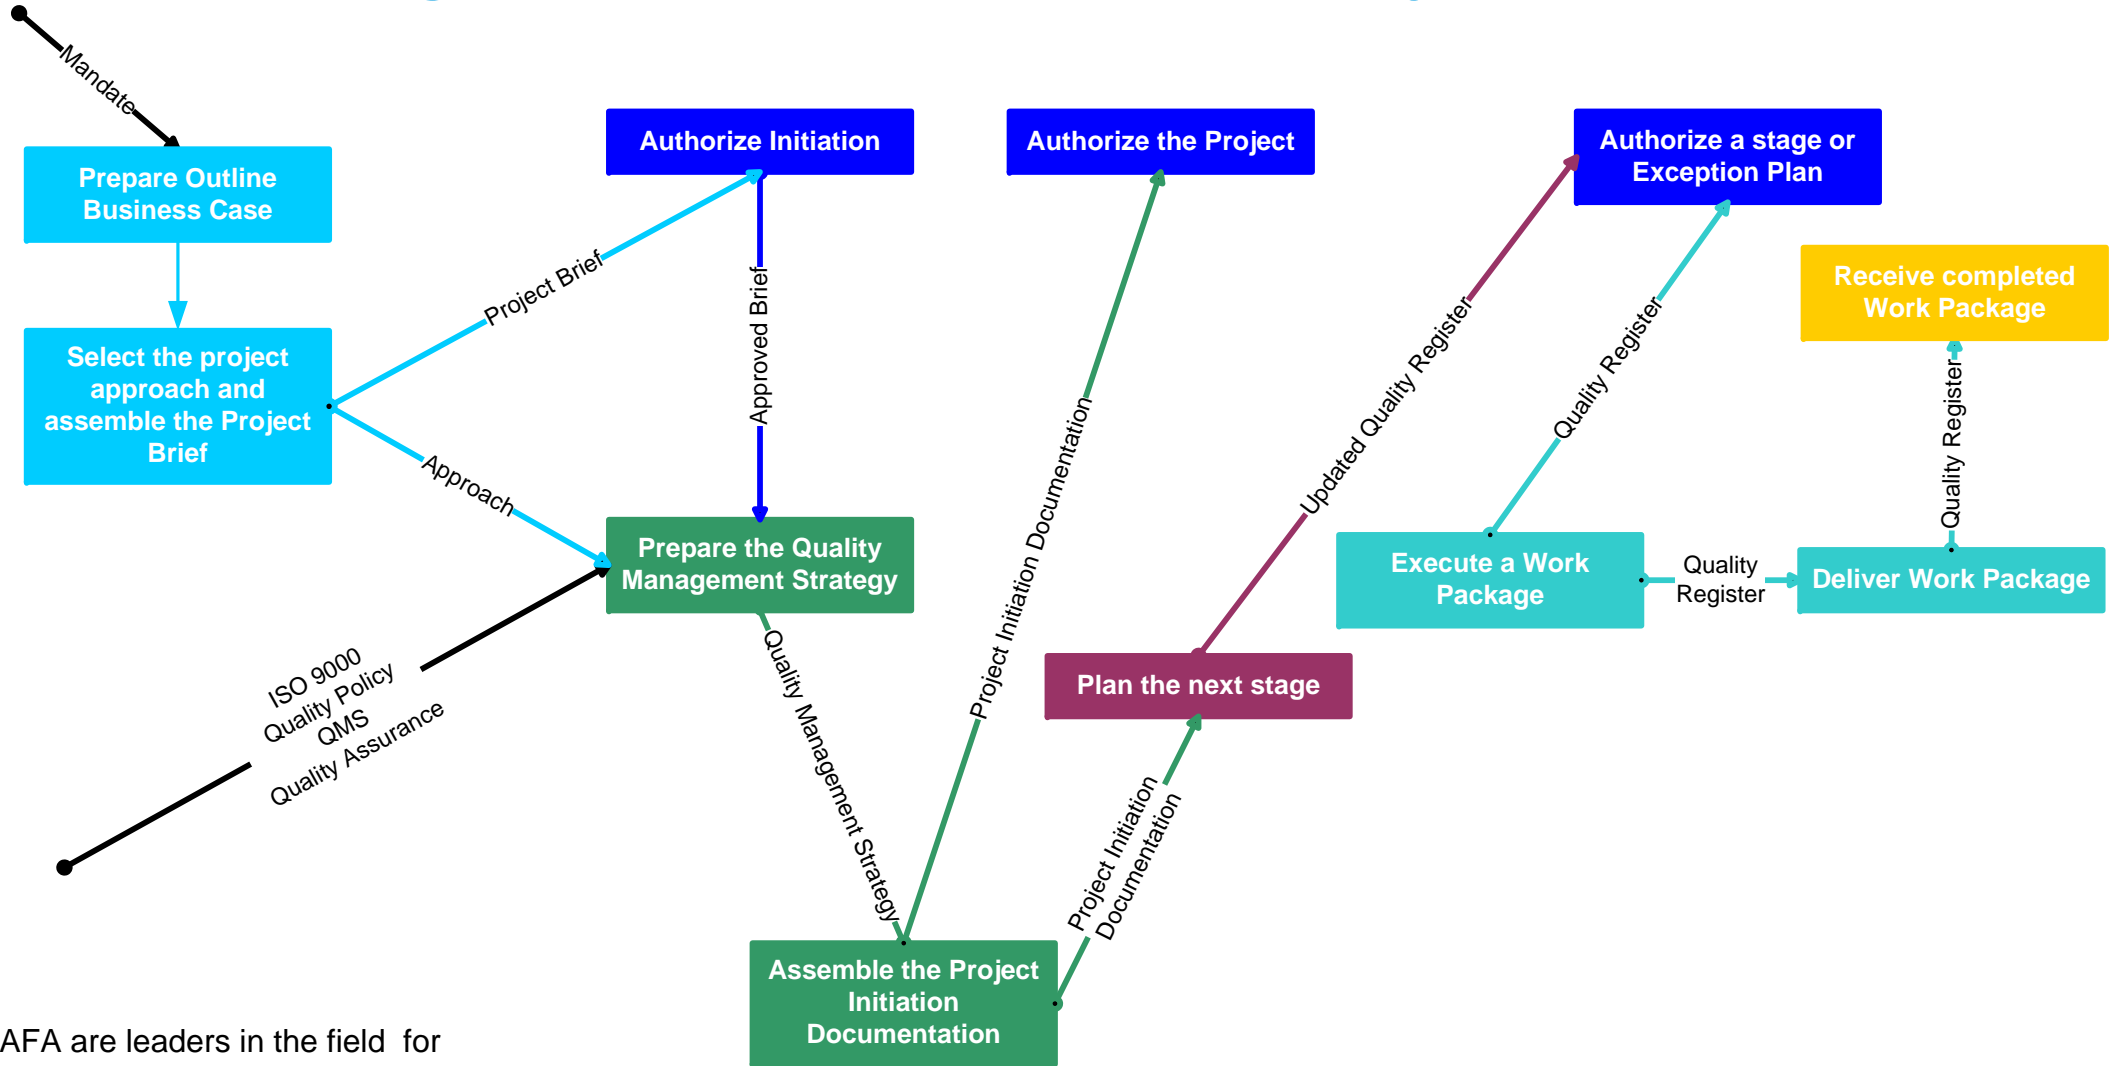

# PRINCE2 Targeted Activities Models — Quality

AFA are leaders in the field for Training and Consultancy in PRINCE2 Project Management, MSP Programme Management, M\_o\_R Risk Management. Change Management and Benefits Management, Please contact our training team for further information on 0845 643 9101