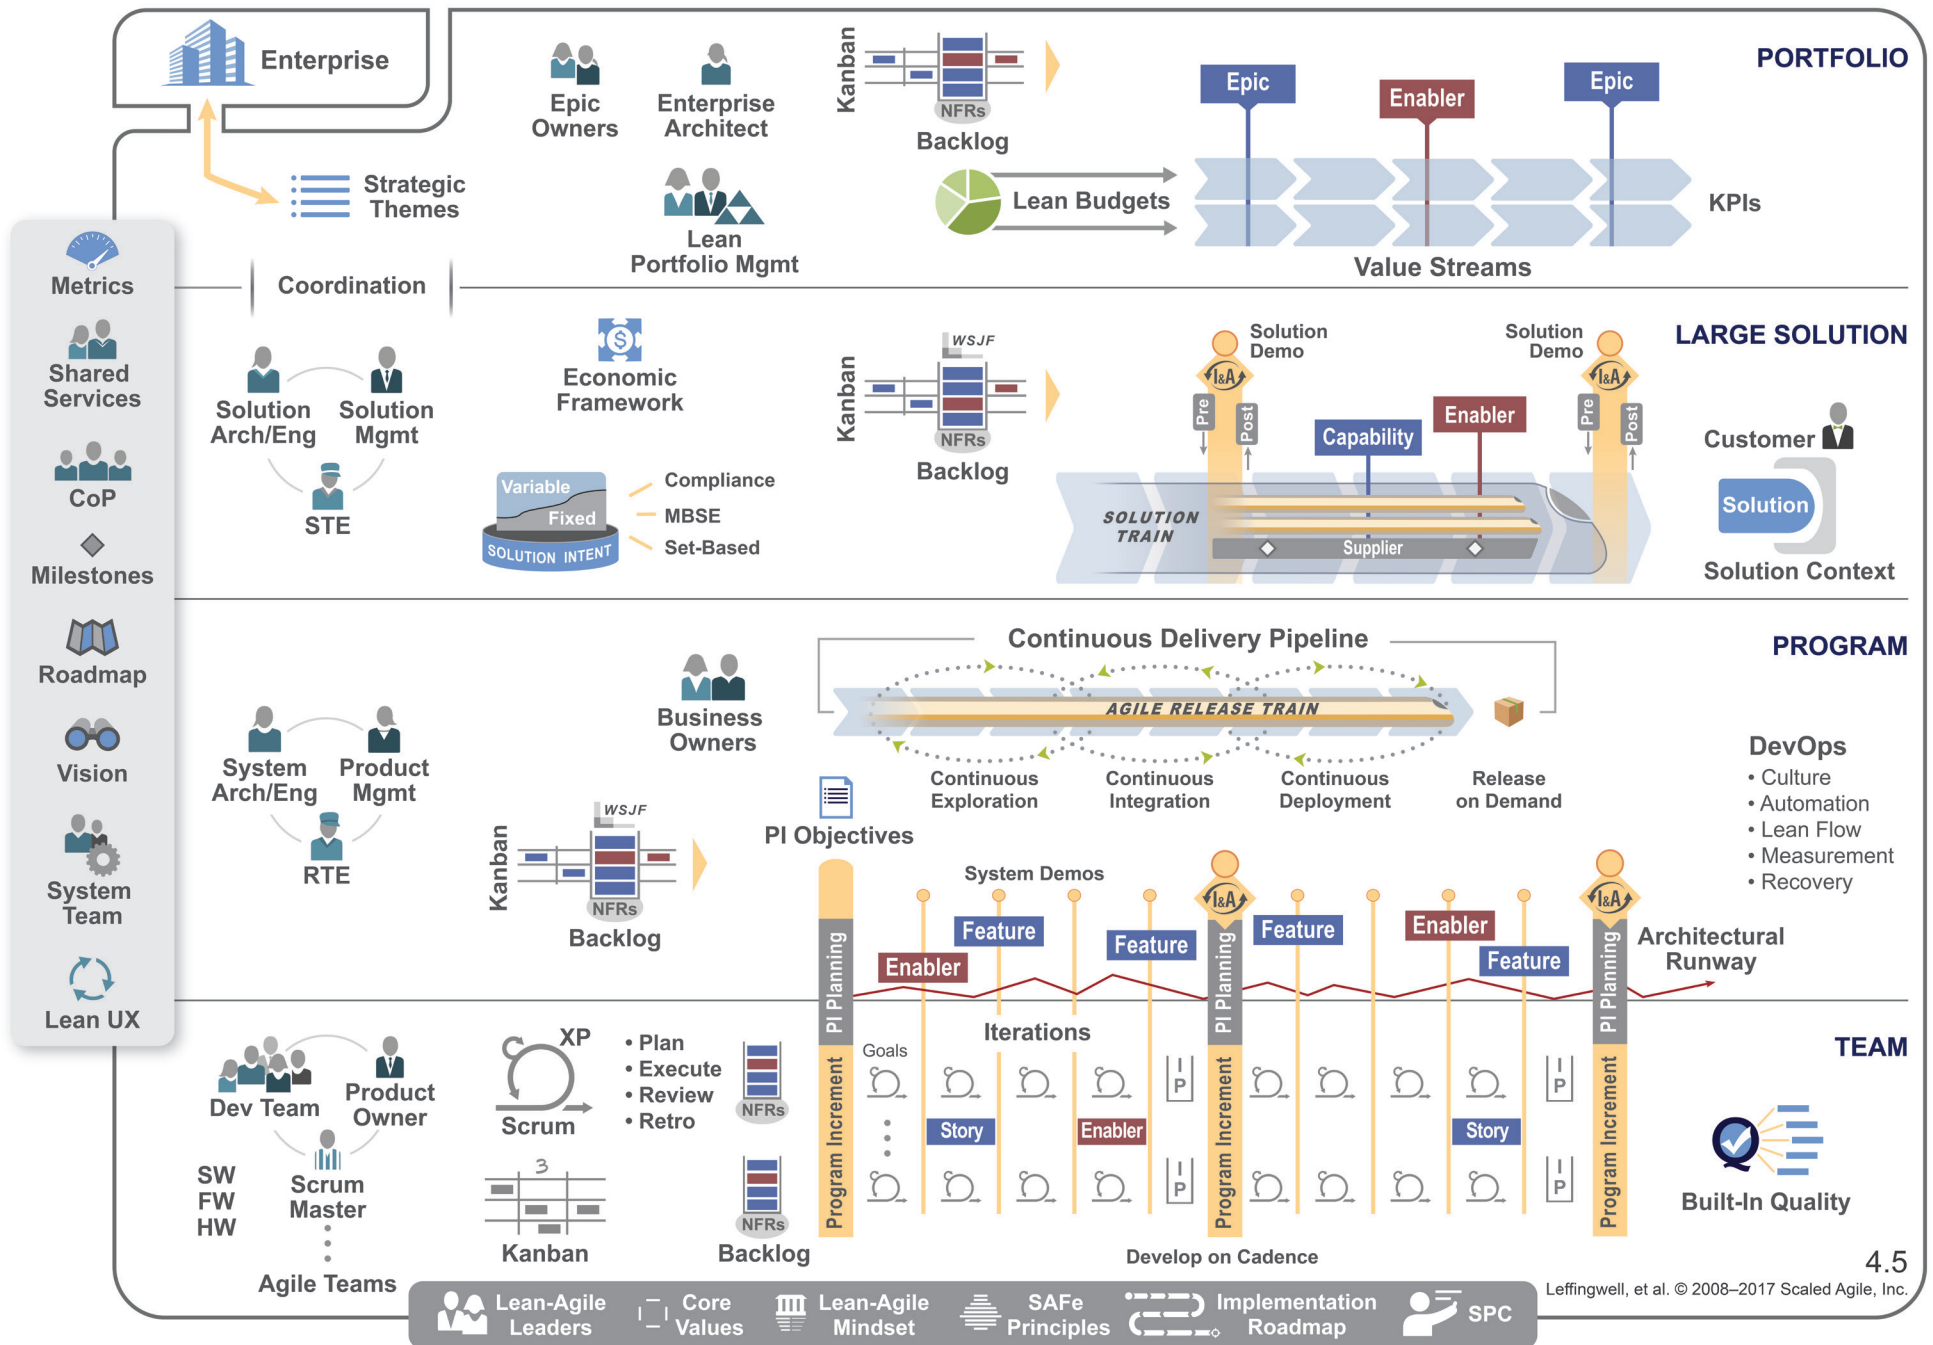

SAFe® for Lean Enterprises

FULL Configuration

4.5

Leffingwell, et al. © 2008–2017 Scaled Agile, Inc.