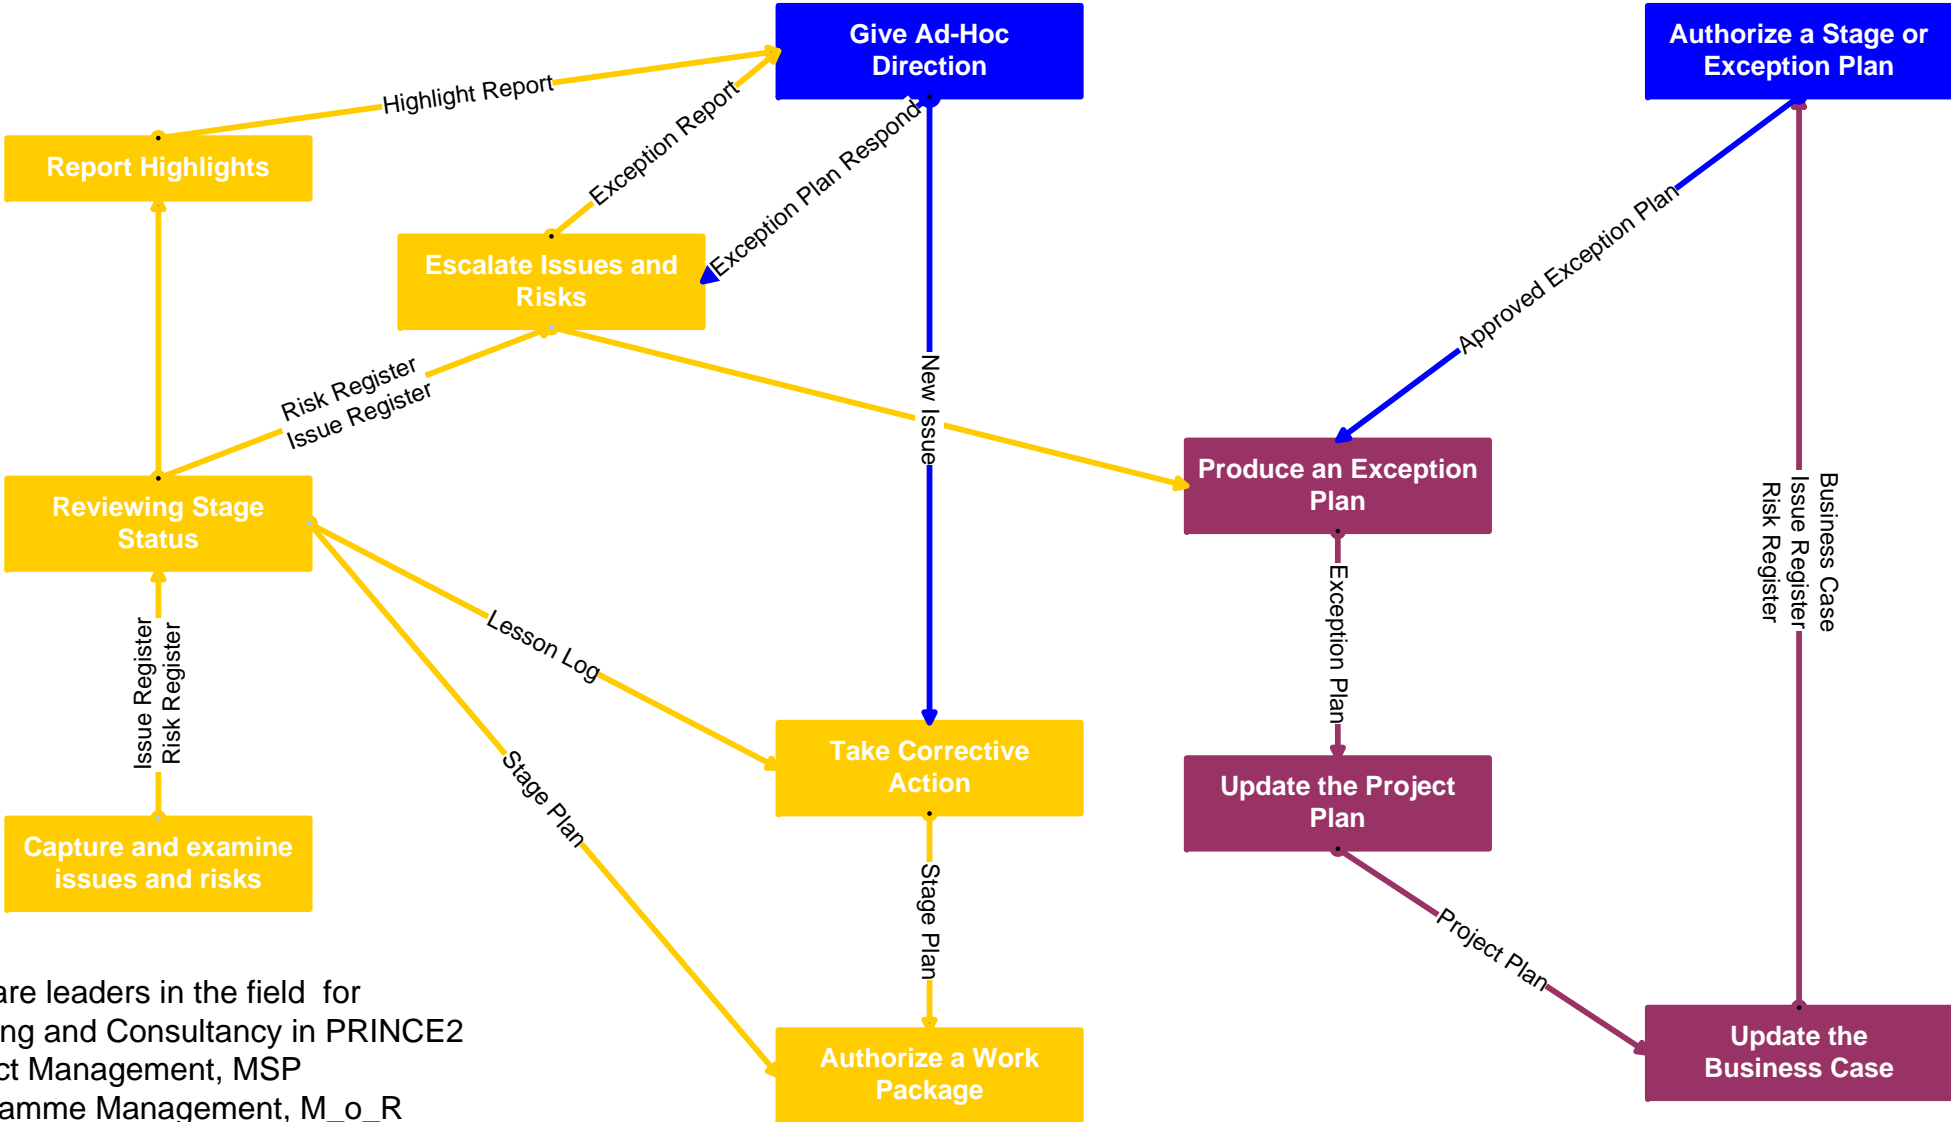

PRINCE2 Targeted Activities Models – Handling Issues

AFA are leaders in the field for Training and Consultancy in PRINCE2 Project Management, MSP Programme Management, M_o_R Risk Management, Change Management and Benefits Management. Please contact our training team for further information on 0845 643 9101